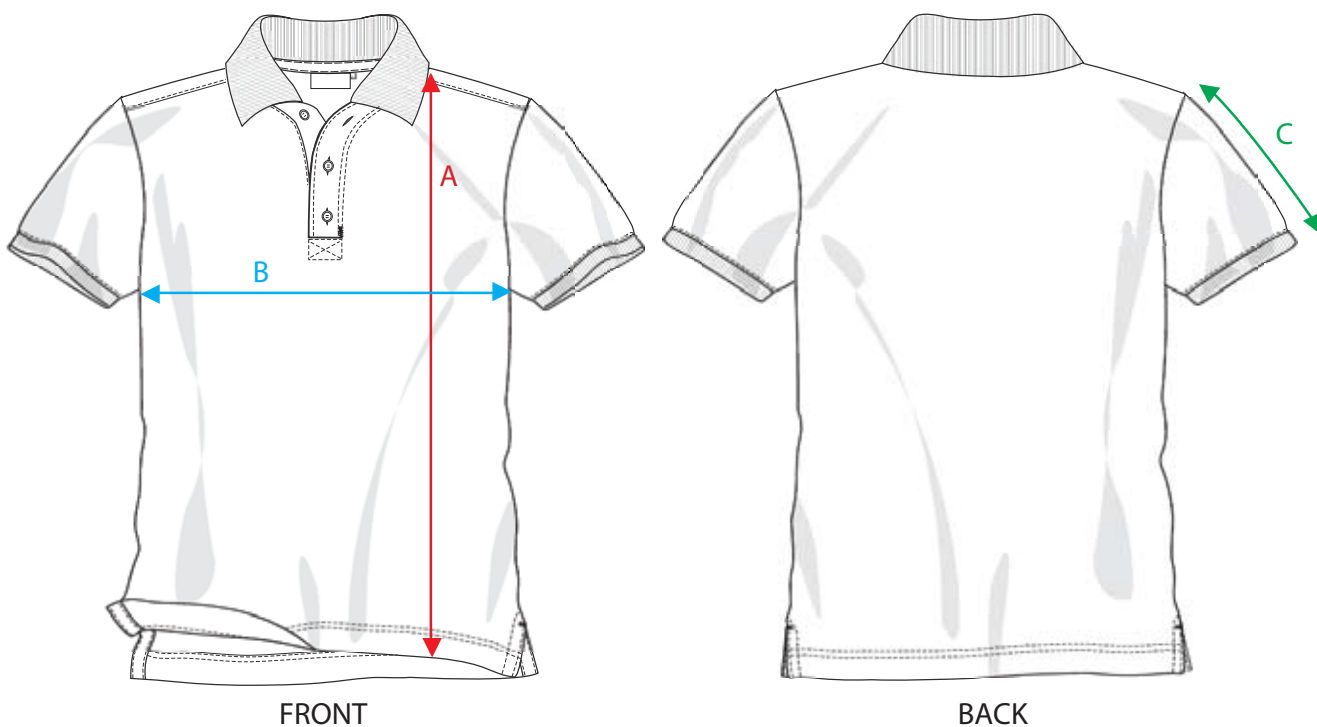

MEASUREMENT SHEET/SIZE SPEC

028230 BASIC POLO

MEASUREMENT IN CM	XS	S	M	L	XL	XXL	3XL	4XL
A - BODYLENGTH FRONT HPS	68	70	72	74	76	80	86	92
B - 1/2 CHEST	47	50	53	56	59	65	71	77
C - SLEEVELENGTH	20	20	20	20	20	22	24	26

Sizing chart is in centimeters and sizing is subject to a market accepted tolerance. No rights may be derived from this sizing chart.